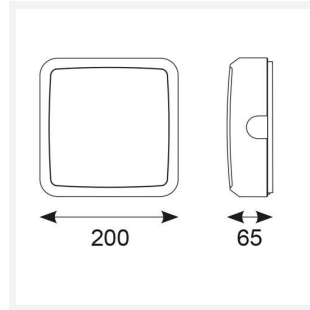

Astro

Astro CCT 1 Corridor Function Black
Code: AALED1/BV/CCT/CF

Category	Bulkheads
Application	Ancillary, Commercial, Education, Healthcare, Industrial, Outdoor
Specification	Architectural

PRODUCT FEATURES

- All polycarbonate multi-purpose LED square bulkhead suitable for ancillary areas and industrial applications
- Internal CCT selector switch allows the installer to choose the CCT between 3000K and 4000K
- Unique Visiluxe diffuser allows 90% light transmission from LED source for increased performance
- Push fit feed-in, feed-out terminals for speed and ease of installation
- Supplied c/w optional trim attachment which provides a more commercially aesthetic appearance
- Instant light output and unlimited switching

GENERAL INFORMATION	
Wattage	7W
Lumens Delivered	650lm (4000K)
Lm/W	90lm/W (4000K)
Beam Angle	115
CRI	80
CCT	3000/4000K
Input	220/240V
Operating Temp	-10°C - 40°C
SDCM	6

TECHNICAL INFORMATION	
Light Source	LED
Colour / Finish	Black / Visiluxe
IP Rating	IP65
Class Protection	2
Internal / External	Internal / External
Surface / Recessed / Suspended	Ceiling, Wall
Lumen Depreciation	L70 60,000h
Warranty (Years)	5
CE Mark	Yes