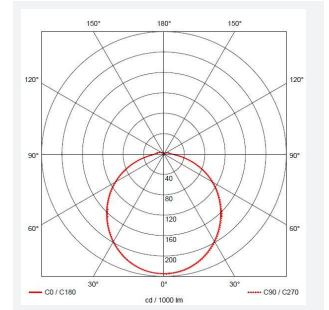

Astro

Astro CCT 1 Corridor Function Black
Code: AALED1/BV/CCT/CF

Category	Bulkheads
Application	Ancillary, Commercial, Education, Healthcare, Industrial, Outdoor
Specification	Architectural

PRODUCT FEATURES

- All polycarbonate multi-purpose LED square bulkhead suitable for ancillary areas and industrial applications
- Internal CCT selector switch allows the installer to choose the CCT between 3000K and 4000K
- Unique Visiluxe diffuser allows 90% light transmission from LED source for increased performance
- Push fit feed-in, feed-out terminals for speed and ease of installation
- Supplied c/w optional trim attachment which provides a more commercially aesthetic appearance
- Instant light output and unlimited switching

GENERAL INFORMATION	
Wattage	7W
Lumens Delivered	650lm (4000K)
Lm/W	90lm/W (4000K)
Beam Angle	115
CRI	80
CCT	3000/4000K
Input	220/240V
Operating Temp	-10°C - 40°C
SDCM	6

TECHNICAL INFORMATION	
Light Source	LED
Colour / Finish	Black / Visiluxe
IP Rating	IP65
Class Protection	2
Internal / External	Internal / External
Surface / Recessed / Suspended	Ceiling, Wall
Lumen Depreciation	L70 60,000h
Warranty (Years)	5
CE Mark	Yes